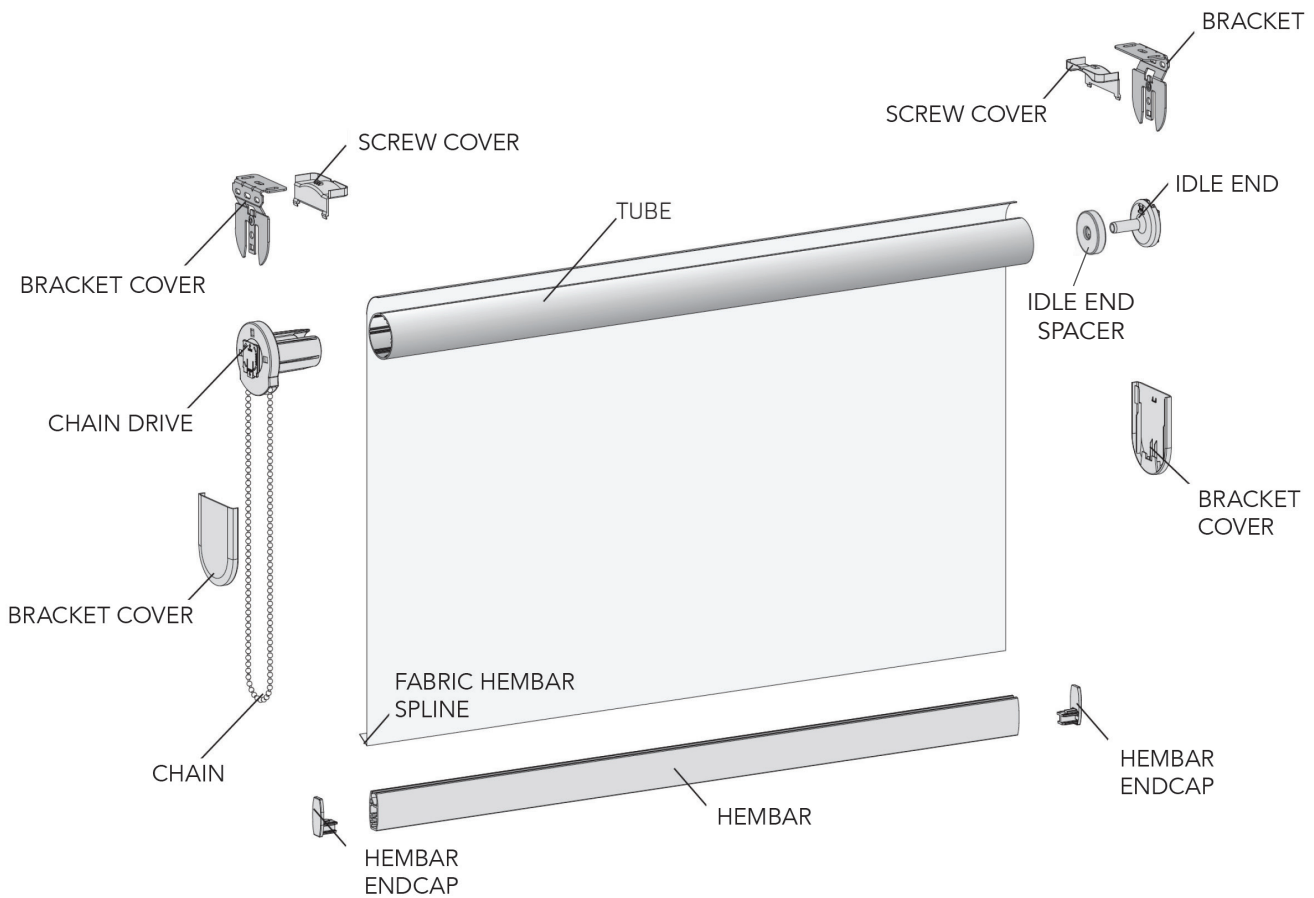

1. Universal metal bracket
2. Patented click-xation of chain drives & idle
3. Metal or polymer bracket covers
4. Hub designed to absorb plastic burrs
5. Swivable chain guide
6. Chain Sprocket
7. Easy operation, rated at 16 lbs.

HARDWARE COLOR OFFERINGS

POLYMER ENDCAP & ALUMINUM HEADBOX

LUXSHADE METAL ENDCAPS

Open Roller Chain Drive Installation Instructions **Written**

OPEN ROLLER Chain Drive

- Easy, simple installation
- Cover cap for screws
- Metal or plastic bracket covers

Open Roller Chain Drive Installation Instructions **Video**

OPEN ROLLER BRACKET DIMENSIONS

Semi Open
Cassette
Installation
Instructions
Written

SEMI OPEN CASSETTE

- Luxury installation cassette
- No visible screws
- Almost no light gap on the top due to installation clip
- Shade closes perfectly when shade is operated with both wall and ceiling installation

Semi Open
Cassette
Installation
Instructions
Video

SEMI OPEN CASSETTE DIMENSIONS

SQUARE FASCIA

Square Fascia
Installation
Instructions **Written**

- Connect multiple shades covered by one aluminum click-on profile with a length of 580 mm (19 ft)
- A special chain guide prevents hardware cut-outs
- Plastic end caps in matching colors
- Perfect for large windows and commercial buildings
- Easy installation