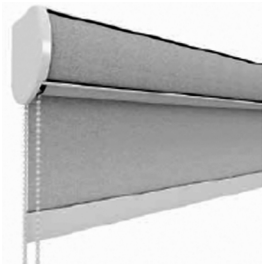

Semi Open
Cassette
Installation
Instructions
Video

SEMI OPEN CASSETTE DIMENSIONS

SQUARE FASCIA

Square Fascia
Installation
Instructions **Written**

- Connect multiple shades covered by one aluminum click-on profile with a length of 580 mm (19 ft)
- A special chain guide prevents hardware cut-outs
- Plastic end caps in matching colors
- Perfect for large windows and commercial buildings
- Easy installation

LUXSHADE ROLLER SHADES

Required Mounting Dimensions

Approximate Sizes of Headboxes & No Headbox

	MANUAL SHADES					MOTORIZATION			
	Bracket & Headbox Height	Bracket & Headbox Width	Minimum Mount Space			Approximate Fabric Light Gap Each Side	Minimum Mount Space		
Headbox			Ceiling	Jamb	Wall		Ceiling	Jamb	Wall
Open Roller No Headbox	3"	2 1/2"	2 1/4"	3/4"	3/4"	3/4"	2 1/4"	3/4"	3/4"
Semi Open Cassette	3 1/2"	3 1/2"	1"	NA	1"	3/4"	1"	NA	1"
Square Fascia	3"	3"	3/4"	3/4"	3/4"	3/4"	3/4"	3/4"	3/4"
Large Dual Square Fascia	5 1/4"	5 1/4"	1"	1"	1"	3/4"	1"	1"	1"
Ultimate Fascia	3 1/2"	3 1/2"	1"	NA	1"	3/4"	1"	NA	1"

OPEN ROLLER

SEMI OPEN CASSETTE

SQUARE FASCIA

LARGE DUAL SQUARE FASCIA

ULTIMATE FASCIA

LIVE IN MOTION

MOTION is a ground-breaking window coverings automation solution that makes motorized shades available to everyone. Automated window coverings provide comfort and convenience, safer homes and buildings, energy-saving possibilities and a great sense of well-being. Meet MOTION and discover the endless options to create spaces that perfectly suit the way we want to live.