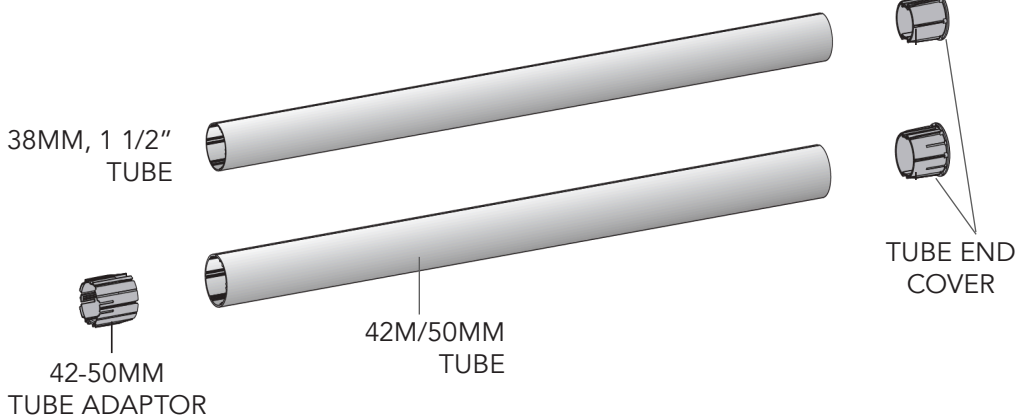

HARDWARE COLOR OFFERINGS

POLYMER ENDCAP & ALUMINUM HEADBOX

LUXSHADE METAL ENDCAPS

Open Roller Chain Drive Installation Instructions **Written**

OPEN ROLLER Chain Drive

- Easy, simple installation
- Cover cap for screws
- Metal or plastic bracket covers

Open Roller Chain Drive Installation Instructions **Video**

OPEN ROLLER BRACKET DIMENSIONS

Semi Open
Cassette
Installation
Instructions
Written

SEMI OPEN CASSETTE

- Luxury installation cassette
- No visible screws
- Almost no light gap on the top due to installation clip
- Shade closes perfectly when shade is operated with both wall and ceiling installation

Semi Open
Cassette
Installation
Instructions
Video

SEMI OPEN CASSETTE DIMENSIONS

SQUARE FASCIA

Square Fascia
Installation
Instructions **Written**

- Connect multiple shades covered by one aluminum click-on profile with a length of 580 mm (19 ft)
- A special chain guide prevents hardware cut-outs
- Plastic end caps in matching colors
- Perfect for large windows and commercial buildings
- Easy installation