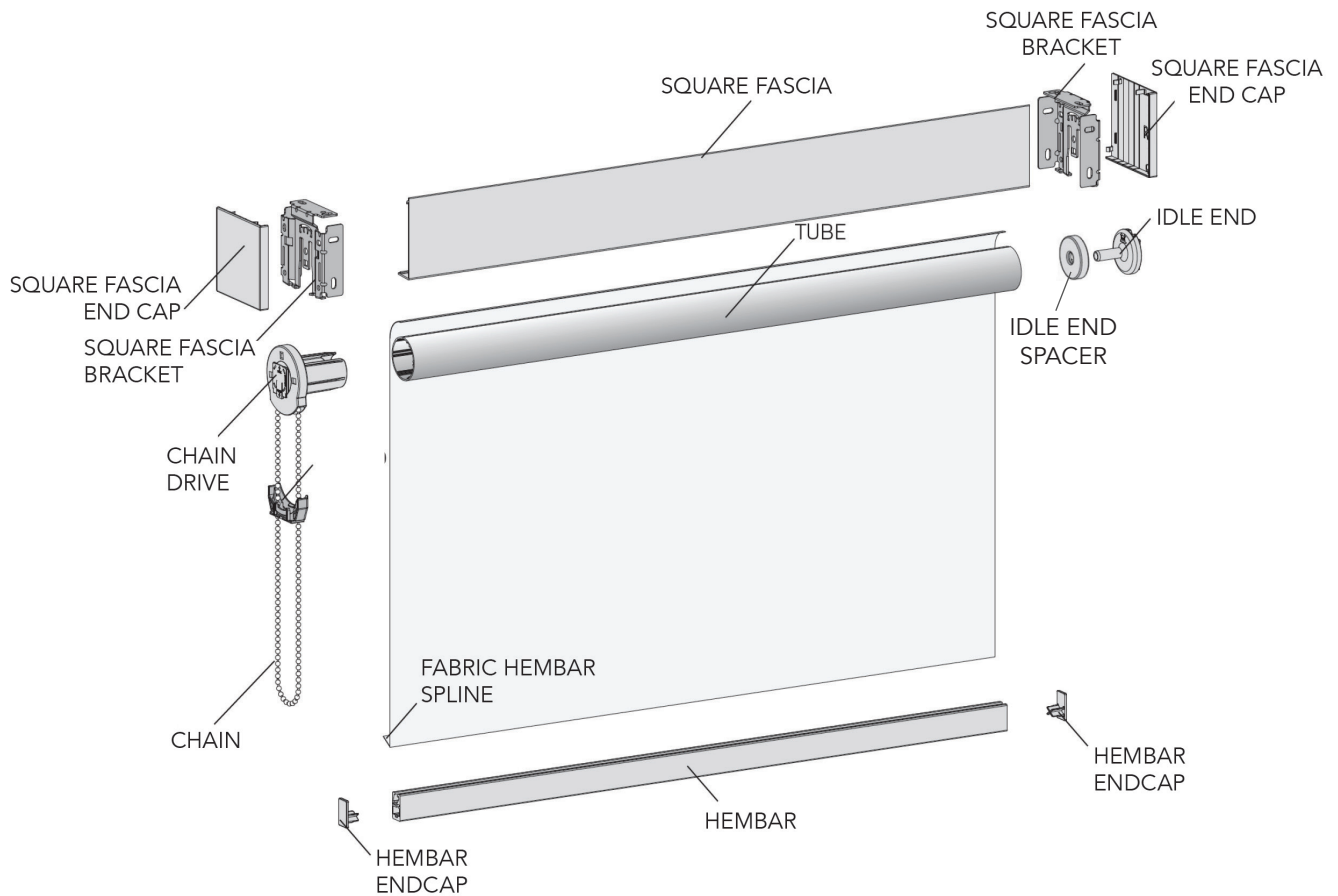

Open Roller Chain Drive Installation Instructions **Video**

OPEN ROLLER BRACKET DIMENSIONS

Semi Open
Cassette
Installation
Instructions
Written

SEMI OPEN CASSETTE

- Luxury installation cassette
- No visible screws
- Almost no light gap on the top due to installation clip
- Shade closes perfectly when shade is operated with both wall and ceiling installation

Semi Open
Cassette
Installation
Instructions
Video

SEMI OPEN CASSETTE DIMENSIONS

SQUARE FASCIA

Square Fascia
Installation
Instructions **Written**

- Connect multiple shades covered by one aluminum click-on profile with a length of 580 mm (19 ft)
- A special chain guide prevents hardware cut-outs
- Plastic end caps in matching colors
- Perfect for large windows and commercial buildings
- Easy installation

Square Fascia
Installation
Instructions **Video**

SQUARE FASCIA DIMENSIONS

ULTIMATE FASCIA

Chain Drive

Ultimate Fascia
Installation
Instructions **Written**

- Designer look
- Different metal finishes: Chrome, Natural, Aluminum and Stainless Steel
- Matching bottom bar
- Easy cassette style installation

Ultimate Fascia
Installation
Instructions **Video**

ULTIMATE FASCIA DIMENSIONS

LARGE SQUARE DUAL FASCIA

Large Square Dual Fascia Installation Instructions **Written**

- A special chain guide prevents hardware cut-outs
- Plastic end caps in matching colors
- Perfect for large windows and commercial buildings
- Dual Shade: combines different fabrics in one shade (i.e. black-out and transparent)
- Easy installation