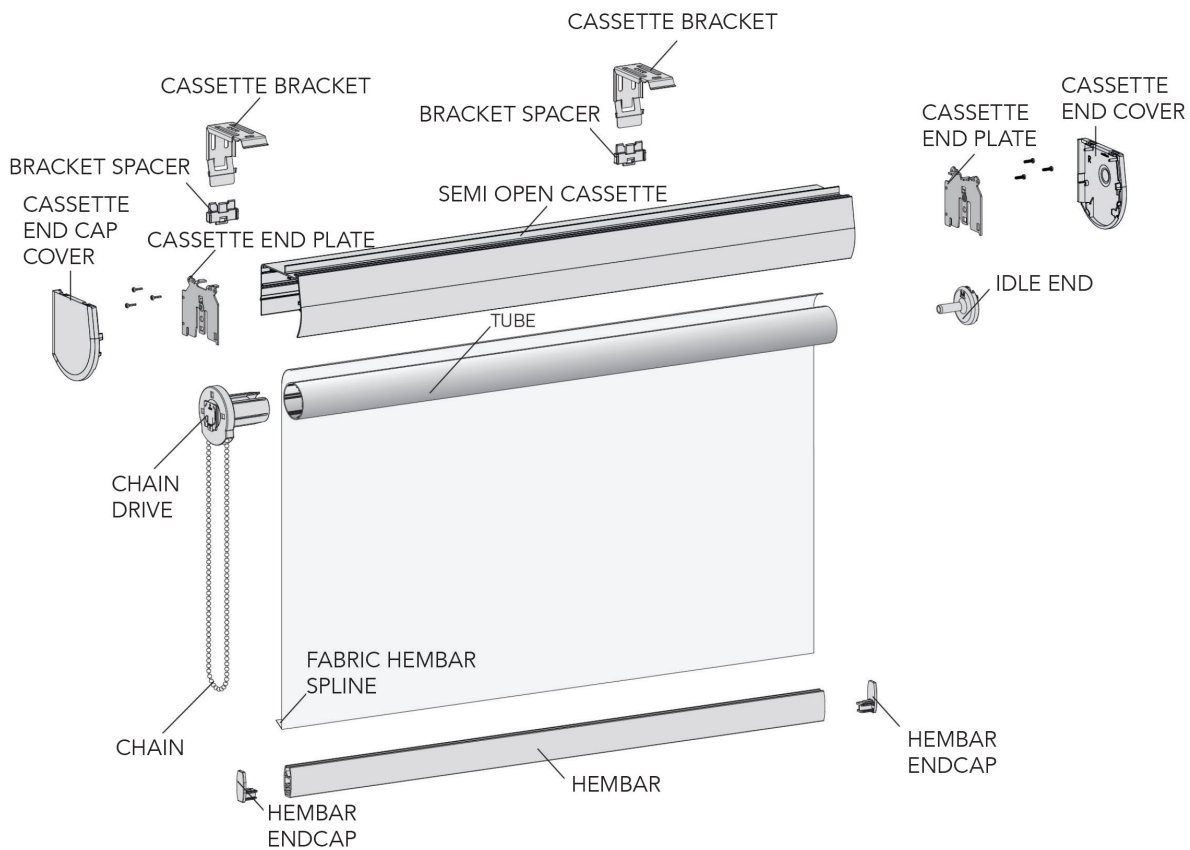

HARDWARE COLOR OFFERINGS

POLYMER ENDCAP & ALUMINUM HEADBOX

LUXSHADE METAL ENDCAPS

Open Roller Chain Drive Installation Instructions **Written**

OPEN ROLLER Chain Drive

- Easy, simple installation
- Cover cap for screws
- Metal or plastic bracket covers

Open Roller Chain Drive Installation Instructions **Video**

OPEN ROLLER BRACKET DIMENSIONS

Semi Open
Cassette
Installation
Instructions
Written

SEMI OPEN CASSETTE

- Luxury installation cassette
- No visible screws
- Almost no light gap on the top due to installation clip
- Shade closes perfectly when shade is operated with both wall and ceiling installation

Semi Open
Cassette
Installation
Instructions
Video

SEMI OPEN CASSETTE DIMENSIONS

SQUARE FASCIA

Square Fascia
Installation
Instructions **Written**

- Connect multiple shades covered by one aluminum click-on profile with a length of 580 mm (19 ft)
- A special chain guide prevents hardware cut-outs
- Plastic end caps in matching colors
- Perfect for large windows and commercial buildings
- Easy installation

Ultimate Fascia
Installation
Instructions **Video**

ULTIMATE FASCIA DIMENSIONS

LARGE SQUARE DUAL FASCIA

Large Square Dual Fascia Installation Instructions **Written**

- A special chain guide prevents hardware cut-outs
- Plastic end caps in matching colors
- Perfect for large windows and commercial buildings
- Dual Shade: combines different fabrics in one shade (i.e. black-out and transparent)
- Easy installation