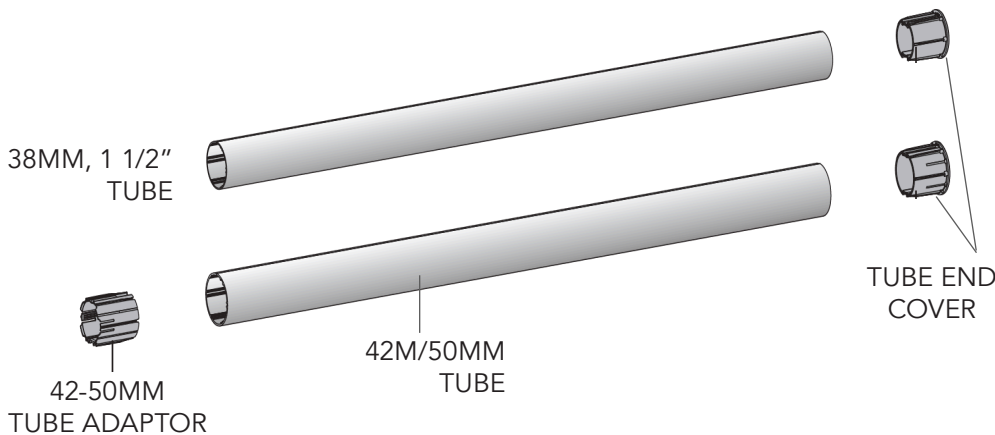

Semi Open
Cassette
Installation
Instructions
Video

SEMI OPEN CASSETTE DIMENSIONS

SQUARE FASCIA

Square Fascia
Installation
Instructions **Written**

- Connect multiple shades covered by one aluminum click-on profile with a length of 580 mm (19 ft)
- A special chain guide prevents hardware cut-outs
- Plastic end caps in matching colors
- Perfect for large windows and commercial buildings
- Easy installation

Ultimate Fascia
Installation
Instructions **Video**

ULTIMATE FASCIA DIMENSIONS

LARGE SQUARE DUAL FASCIA

Large Square Dual Fascia Installation Instructions **Written**

- A special chain guide prevents hardware cut-outs
- Plastic end caps in matching colors
- Perfect for large windows and commercial buildings
- Dual Shade: combines different fabrics in one shade (i.e. black-out and transparent)
- Easy installation

Large Square Dual Fascia Installation Instructions **Video**

LARGE SQUARE FASCIA DIMENSIONS

COUPLED OPEN ROLLER

Chain Drive or Motorized

- Easily connect multiple roller shades covered by one aluminium profile
- A cost-effective yet aesthetic solution, perfectly suitable for large windows and commercial projects
- Ability to drive up to three shade bands with one control up to 80 sq. ft. chain drive and 100 sq. ft. motion drive
- Easy installation

Coupled Open Roller Installation Instructions - **Written**

Coupled Open Roller Installation Instructions - **Video**

OPEN ROLLER COUPLED DIMENSIONS

COUPLED SQUARE FASCIA

Chain Drive or Motorized

- Easily connect multiple roller shades covered by one aluminum profile
- A cost-effective yet aesthetic solution, perfectly suitable for large windows and commercial projects
- Ability to drive up to three shade bands with one control up 80 sq. ft. chain drive and 100 sq. ft. motion drive
- Easy installation