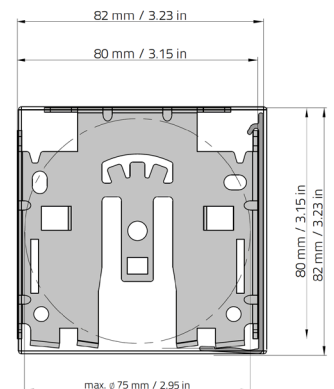

Semi Open
Cassette
Installation
Instructions
Video

SEMI OPEN CASSETTE DIMENSIONS

SQUARE FASCIA

Square Fascia
Installation
Instructions **Written**

- Connect multiple shades covered by one aluminum click-on profile with a length of 580 mm (19 ft)
- A special chain guide prevents hardware cut-outs
- Plastic end caps in matching colors
- Perfect for large windows and commercial buildings
- Easy installation

Coupled Open Roller Installation Instructions - **Written**

Coupled Open Roller Installation Instructions - **Video**

OPEN ROLLER COUPLED DIMENSIONS

COUPLED SQUARE FASCIA

Chain Drive or Motorized

- Easily connect multiple roller shades covered by one aluminum profile
- A cost-effective yet aesthetic solution, perfectly suitable for large windows and commercial projects
- Ability to drive up to three shade bands with one control up 80 sq. ft. chain drive and 100 sq. ft. motion drive
- Easy installation

Coupled Square Fascia
Installation Instructions -
Written

Coupled Square Fascia
Installation Instructions -
Video

COUPLED SQUARE FASCIA DIMENSIONS

FABRIC OFFSETS (Light Gaps)

Chain Drive Operated Shades

Motion Operated Shades

LUXSHADE ROLLER SHADES

Required Mounting Dimensions

Approximate Sizes of Headboxes & No Headbox

	MANUAL SHADES					MOTORIZATION			
	Bracket & Headbox Height	Bracket & Headbox Width	Minimum Mount Space			Approximate Fabric Light Gap Each Side	Minimum Mount Space		
Headbox			Ceiling	Jamb	Wall		Ceiling	Jamb	Wall
Open Roller No Headbox	3"	2 1/2"	2 1/4"	3/4"	3/4"	3/4"	2 1/4"	3/4"	3/4"
Semi Open Cassette	3 1/2"	3 1/2"	1"	NA	1"	3/4"	1"	NA	1"
Square Fascia	3"	3"	3/4"	3/4"	3/4"	3/4"	3/4"	3/4"	3/4"
Large Dual Square Fascia	5 1/4"	5 1/4"	1"	1"	1"	3/4"	1"	1"	1"
Ultimate Fascia	3 1/2"	3 1/2"	1"	NA	1"	3/4"	1"	NA	1"