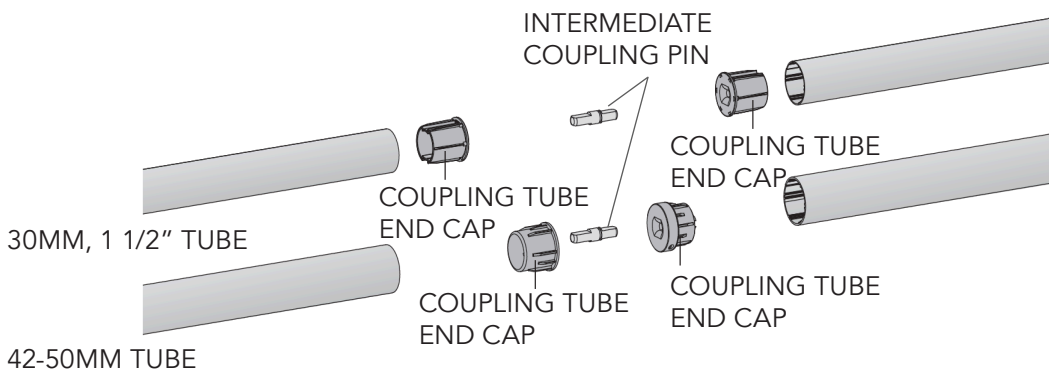

Semi Open
Cassette
Installation
Instructions
Video

SEMI OPEN CASSETTE DIMENSIONS

SQUARE FASCIA

Square Fascia
Installation
Instructions **Written**

- Connect multiple shades covered by one aluminum click-on profile with a length of 580 mm (19 ft)
- A special chain guide prevents hardware cut-outs
- Plastic end caps in matching colors
- Perfect for large windows and commercial buildings
- Easy installation

Ultimate Fascia
Installation
Instructions **Video**

ULTIMATE FASCIA DIMENSIONS

LARGE SQUARE DUAL FASCIA

Large Square Dual Fascia Installation Instructions **Written**

- A special chain guide prevents hardware cut-outs
- Plastic end caps in matching colors
- Perfect for large windows and commercial buildings
- Dual Shade: combines different fabrics in one shade (i.e. black-out and transparent)
- Easy installation

Large Square Dual Fascia Installation Instructions **Video**

LARGE SQUARE FASCIA DIMENSIONS

COUPLED OPEN ROLLER

Chain Drive or Motorized

- Easily connect multiple roller shades covered by one aluminium profile
- A cost-effective yet aesthetic solution, perfectly suitable for large windows and commercial projects
- Ability to drive up to three shade bands with one control up to 80 sq. ft. chain drive and 100 sq. ft. motion drive
- Easy installation

Coupled Open Roller Installation Instructions - **Written**

Coupled Open Roller Installation Instructions - **Video**

OPEN ROLLER COUPLED DIMENSIONS

COUPLED SQUARE FASCIA

Chain Drive or Motorized

- Easily connect multiple roller shades covered by one aluminum profile
- A cost-effective yet aesthetic solution, perfectly suitable for large windows and commercial projects
- Ability to drive up to three shade bands with one control up 80 sq. ft. chain drive and 100 sq. ft. motion drive
- Easy installation