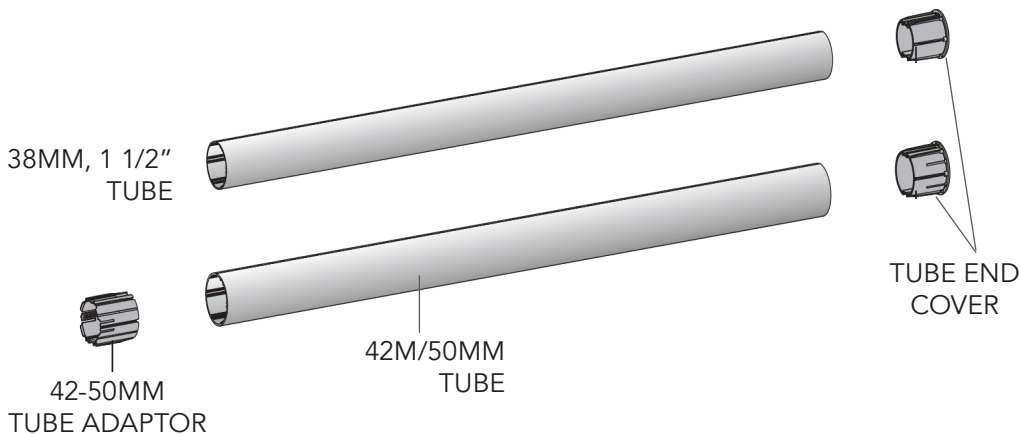

Open Roller Chain Drive Installation Instructions **Video**

OPEN ROLLER BRACKET DIMENSIONS

Semi Open
Cassette
Installation
Instructions
Written

SEMI OPEN CASSETTE

- Luxury installation cassette
- No visible screws
- Almost no light gap on the top due to installation clip
- Shade closes perfectly when shade is operated with both wall and ceiling installation

Semi Open
Cassette
Installation
Instructions
Video

SEMI OPEN CASSETTE DIMENSIONS

SQUARE FASCIA

Square Fascia
Installation
Instructions **Written**

- Connect multiple shades covered by one aluminum click-on profile with a length of 580 mm (19 ft)
- A special chain guide prevents hardware cut-outs
- Plastic end caps in matching colors
- Perfect for large windows and commercial buildings
- Easy installation

Square Fascia
Installation
Instructions **Video**

SQUARE FASCIA DIMENSIONS

ULTIMATE FASCIA

Chain Drive

Ultimate Fascia
Installation
Instructions **Written**

- Designer look
- Different metal finishes: Chrome, Natural, Aluminum and Stainless Steel
- Matching bottom bar
- Easy cassette style installation

Ultimate Fascia
Installation
Instructions **Video**

ULTIMATE FASCIA DIMENSIONS

LARGE SQUARE DUAL FASCIA

Large Square Dual Fascia Installation Instructions **Written**

- A special chain guide prevents hardware cut-outs
- Plastic end caps in matching colors
- Perfect for large windows and commercial buildings
- Dual Shade: combines different fabrics in one shade (i.e. black-out and transparent)
- Easy installation