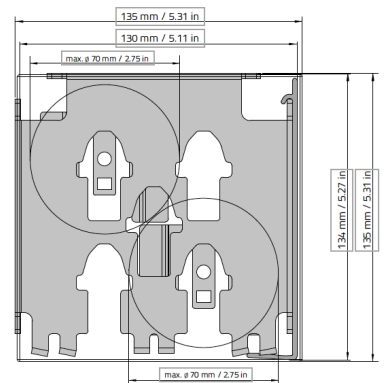

LARGE SQUARE FASCIA DIMENSIONS