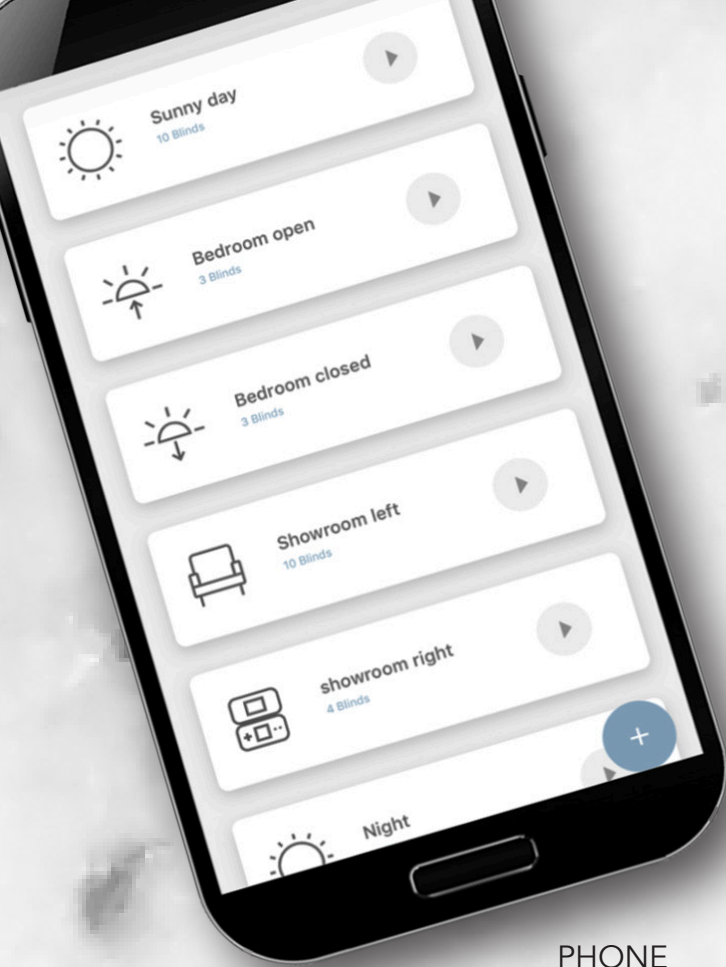

Coupled Open Roller Installation Instructions - **Written**

Coupled Open Roller Installation Instructions - **Video**

OPEN ROLLER COUPLED DIMENSIONS

COUPLED SQUARE FASCIA

Chain Drive or Motorized

- Easily connect multiple roller shades covered by one aluminum profile
- A cost-effective yet aesthetic solution, perfectly suitable for large windows and commercial projects
- Ability to drive up to three shade bands with one control up 80 sq. ft. chain drive and 100 sq. ft. motion drive
- Easy installation

OPEN ROLLER

SEMI OPEN CASSETTE

SQUARE FASCIA

LARGE DUAL SQUARE FASCIA

ULTIMATE FASCIA

LIVE IN MOTION

MOTION is a ground-breaking window coverings automation solution that makes motorized shades available to everyone. Automated window coverings provide comfort and convenience, safer homes and buildings, energy-saving possibilities and a great sense of well-being. Meet MOTION and discover the endless options to create spaces that perfectly suit the way we want to live.

VIDEO
Live In Motion

PHONE
APP CONTROL

1 & 5 CHANNEL
HAND CONTROLLER

1 CHANNEL
WALL CONTROLLER

CHAIN
PULL

MOTION Programming
Instructional Video

15 CHANNEL
HAND CONTROLLER

MOTION
WI-FI BRIDGE