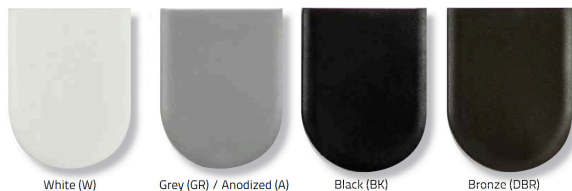

HARDWARE COLOR OFFERINGS

POLYMER ENDCAP & ALUMINUM HEADBOX