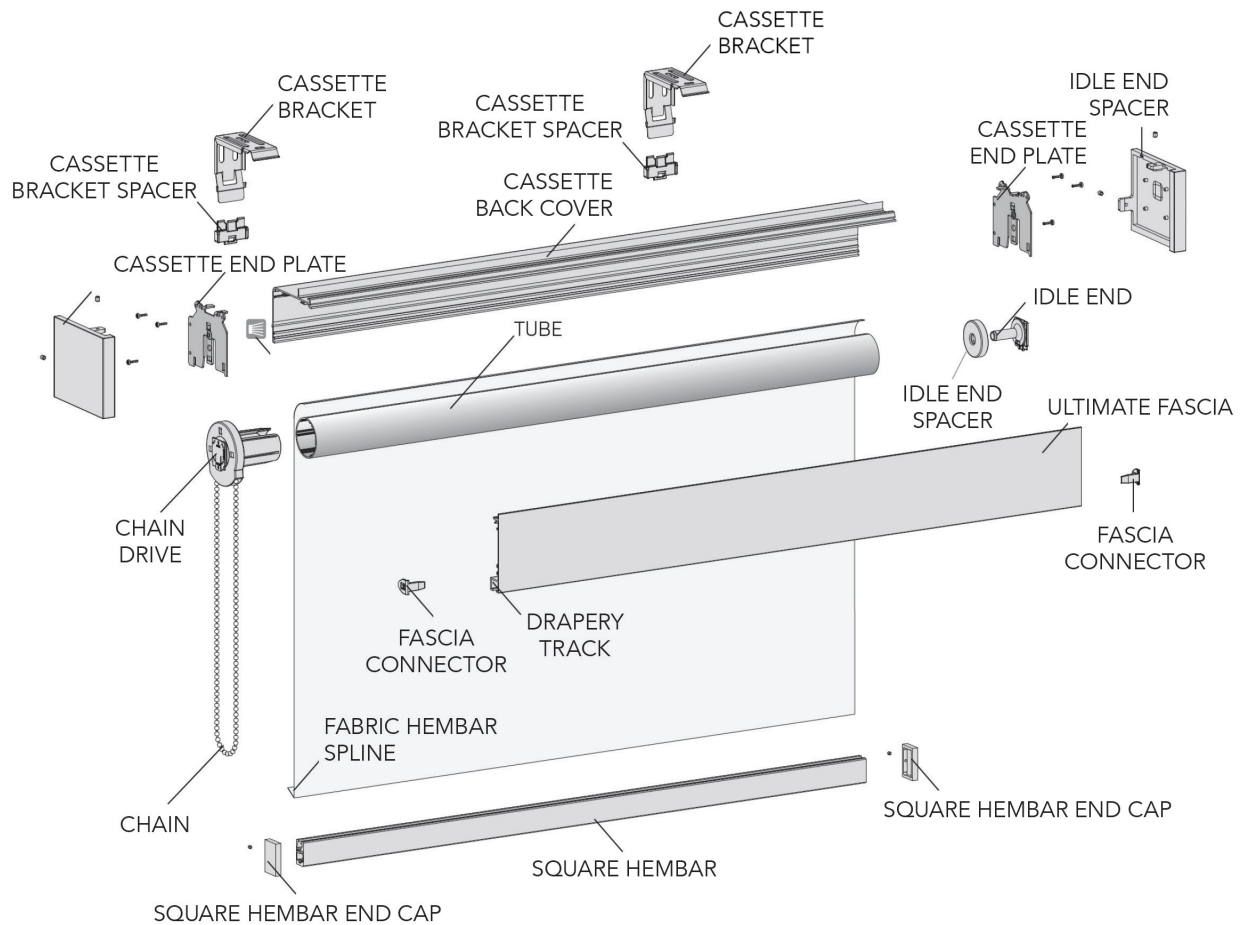

Semi Open
Cassette
Installation
Instructions
Video

SEMI OPEN CASSETTE DIMENSIONS

SQUARE FASCIA

Square Fascia
Installation
Instructions **Written**

- Connect multiple shades covered by one aluminum click-on profile with a length of 580 mm (19 ft)
- A special chain guide prevents hardware cut-outs
- Plastic end caps in matching colors
- Perfect for large windows and commercial buildings
- Easy installation

Square Fascia
Installation
Instructions **Video**

SQUARE FASCIA DIMENSIONS

ULTIMATE FASCIA

Chain Drive

Ultimate Fascia
Installation
Instructions **Written**

- Designer look
- Different metal finishes: Chrome, Natural, Aluminum and Stainless Steel
- Matching bottom bar
- Easy cassette style installation

Ultimate Fascia
Installation
Instructions **Video**

ULTIMATE FASCIA DIMENSIONS

LARGE SQUARE DUAL FASCIA

Large Square Dual Fascia Installation Instructions **Written**

- A special chain guide prevents hardware cut-outs
- Plastic end caps in matching colors
- Perfect for large windows and commercial buildings
- Dual Shade: combines different fabrics in one shade (i.e. black-out and transparent)
- Easy installation

Large Square Dual Fascia Installation Instructions **Video**

LARGE SQUARE FASCIA DIMENSIONS

COUPLED OPEN ROLLER

Chain Drive or Motorized

- Easily connect multiple roller shades covered by one aluminium profile
- A cost-effective yet aesthetic solution, perfectly suitable for large windows and commercial projects
- Ability to drive up to three shade bands with one control up to 80 sq. ft. chain drive and 100 sq. ft. motion drive
- Easy installation