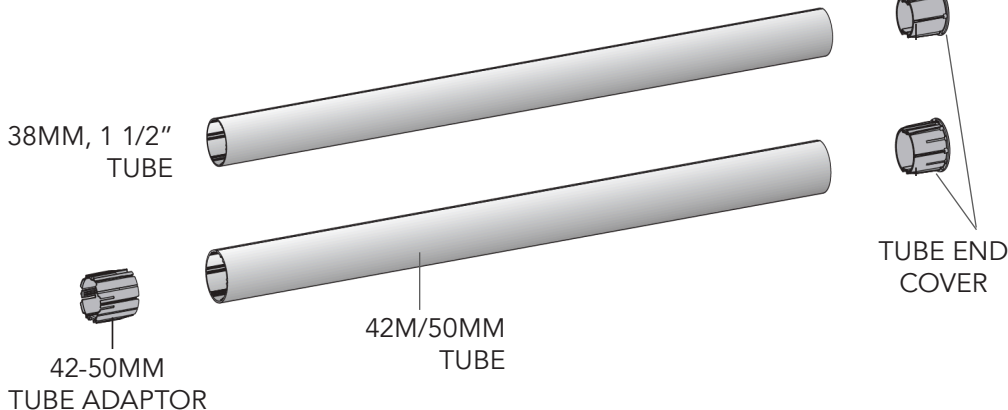

Open Roller Chain Drive Installation Instructions **Video**

OPEN ROLLER BRACKET DIMENSIONS

Semi Open
Cassette
Installation
Instructions
Written

SEMI OPEN CASSETTE

- Luxury installation cassette
- No visible screws
- Almost no light gap on the top due to installation clip
- Shade closes perfectly when shade is operated with both wall and ceiling installation

Semi Open
Cassette
Installation
Instructions
Video

SEMI OPEN CASSETTE DIMENSIONS

SQUARE FASCIA

Square Fascia
Installation
Instructions **Written**

- Connect multiple shades covered by one aluminum click-on profile with a length of 580 mm (19 ft)
- A special chain guide prevents hardware cut-outs
- Plastic end caps in matching colors
- Perfect for large windows and commercial buildings
- Easy installation

Square Fascia
Installation
Instructions **Video**

SQUARE FASCIA DIMENSIONS

ULTIMATE FASCIA

Chain Drive

Ultimate Fascia
Installation
Instructions **Written**

- Designer look
- Different metal finishes: Chrome, Natural, Aluminum and Stainless Steel
- Matching bottom bar
- Easy cassette style installation