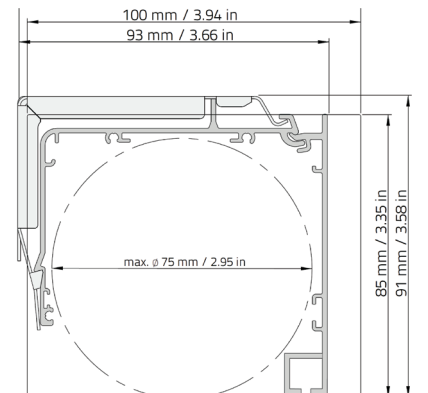

ULTIMATE FASCIA DIMENSIONS