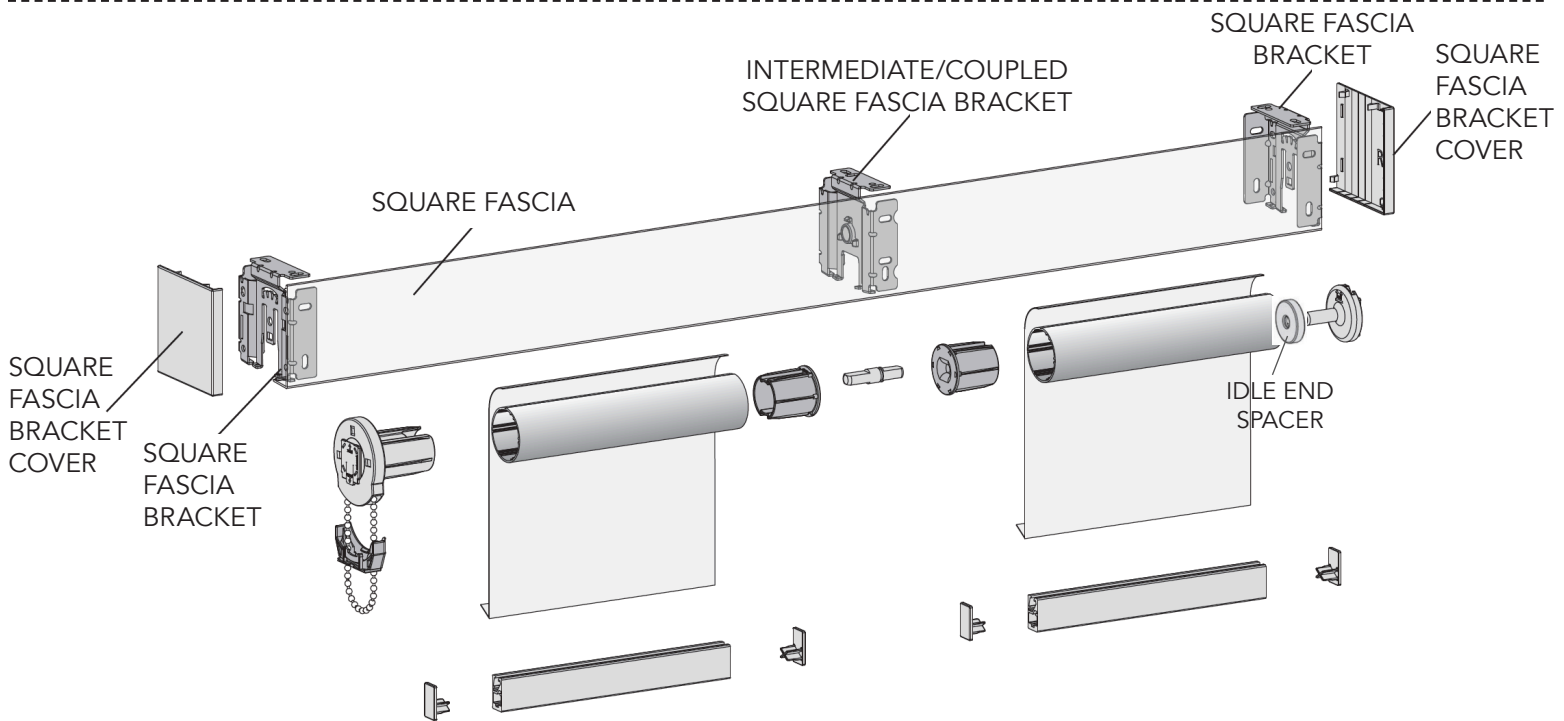

Semi Open
Cassette
Installation
Instructions
Video

SEMI OPEN CASSETTE DIMENSIONS

SQUARE FASCIA

Square Fascia
Installation
Instructions **Written**

- Connect multiple shades covered by one aluminum click-on profile with a length of 580 mm (19 ft)
- A special chain guide prevents hardware cut-outs
- Plastic end caps in matching colors
- Perfect for large windows and commercial buildings
- Easy installation

Large Square Dual Fascia Installation Instructions **Video**

LARGE SQUARE FASCIA DIMENSIONS

COUPLED OPEN ROLLER

Chain Drive or Motorized

- Easily connect multiple roller shades covered by one aluminium profile
- A cost-effective yet aesthetic solution, perfectly suitable for large windows and commercial projects
- Ability to drive up to three shade bands with one control up to 80 sq. ft. chain drive and 100 sq. ft. motion drive
- Easy installation

Coupled Open Roller Installation Instructions - **Written**

Coupled Open Roller Installation Instructions - **Video**

OPEN ROLLER COUPLED DIMENSIONS

COUPLED SQUARE FASCIA

Chain Drive or Motorized

- Easily connect multiple roller shades covered by one aluminum profile
- A cost-effective yet aesthetic solution, perfectly suitable for large windows and commercial projects
- Ability to drive up to three shade bands with one control up 80 sq. ft. chain drive and 100 sq. ft. motion drive
- Easy installation

Coupled Square Fascia
Installation Instructions -
Written

Coupled Square Fascia
Installation Instructions -
Video

COUPLED SQUARE FASCIA DIMENSIONS

FABRIC OFFSETS (Light Gaps)

Chain Drive Operated Shades

Motion Operated Shades