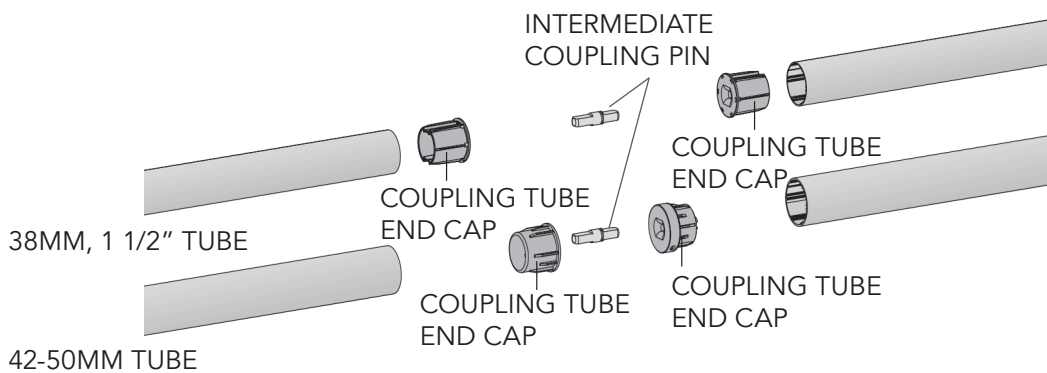

Semi Open
Cassette
Installation
Instructions
Video

SEMI OPEN CASSETTE DIMENSIONS

SQUARE FASCIA

Square Fascia
Installation
Instructions **Written**

- Connect multiple shades covered by one aluminum click-on profile with a length of 580 mm (19 ft)
- A special chain guide prevents hardware cut-outs
- Plastic end caps in matching colors
- Perfect for large windows and commercial buildings
- Easy installation

Large Square Dual Fascia Installation Instructions **Video**

LARGE SQUARE FASCIA DIMENSIONS

COUPLED OPEN ROLLER

Chain Drive or Motorized

- Easily connect multiple roller shades covered by one aluminium profile
- A cost-effective yet aesthetic solution, perfectly suitable for large windows and commercial projects
- Ability to drive up to three shade bands with one control up to 80 sq. ft. chain drive and 100 sq. ft. motion drive
- Easy installation

Coupled Open Roller Installation Instructions - **Written**

Coupled Open Roller Installation Instructions - **Video**

OPEN ROLLER COUPLED DIMENSIONS

COUPLED SQUARE FASCIA

Chain Drive or Motorized

- Easily connect multiple roller shades covered by one aluminum profile
- A cost-effective yet aesthetic solution, perfectly suitable for large windows and commercial projects
- Ability to drive up to three shade bands with one control up 80 sq. ft. chain drive and 100 sq. ft. motion drive
- Easy installation

Coupled Square Fascia
Installation Instructions -
Written

Coupled Square Fascia
Installation Instructions -
Video

COUPLED SQUARE FASCIA DIMENSIONS

FABRIC OFFSETS (Light Gaps)

Chain Drive Operated Shades

Motion Operated Shades