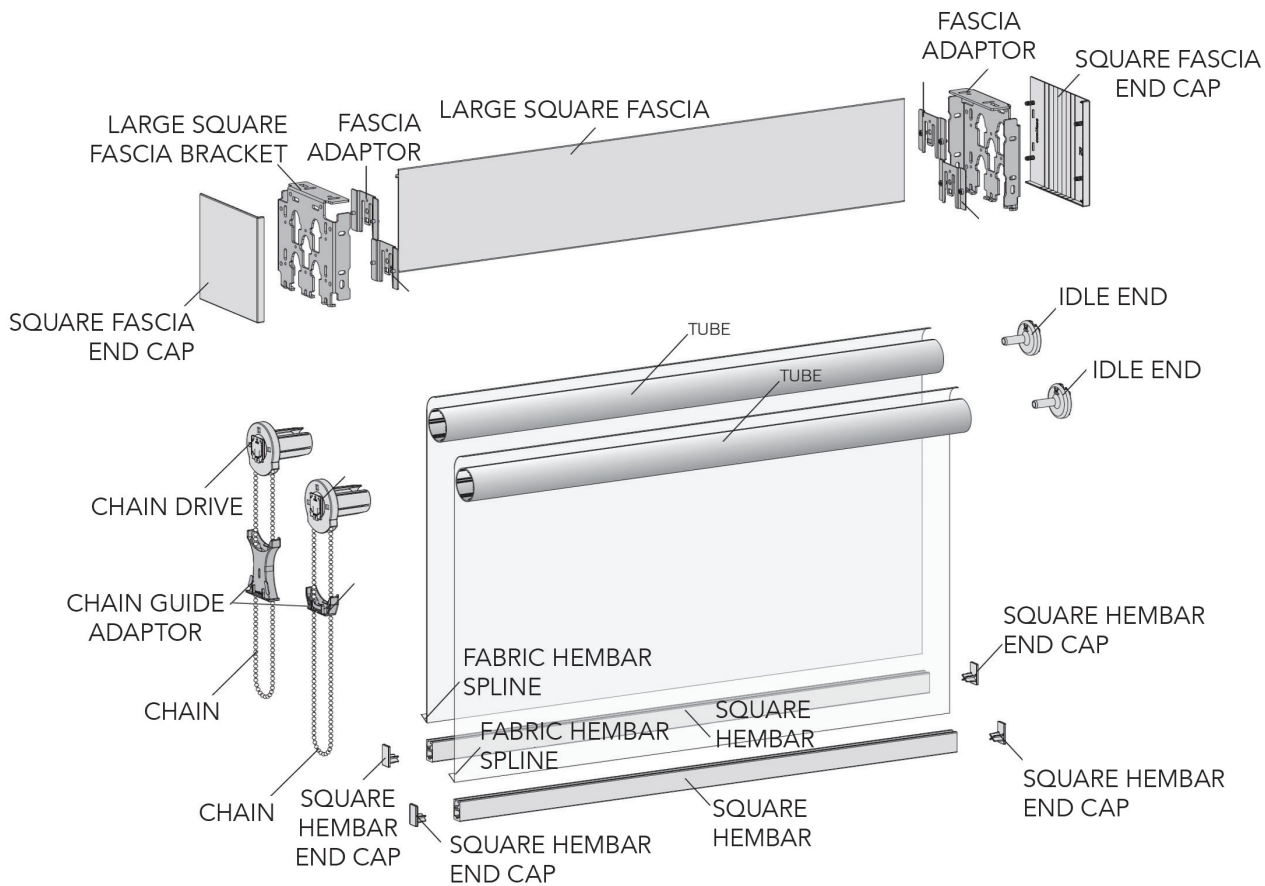

Semi Open
Cassette
Installation
Instructions
Video

SEMI OPEN CASSETTE DIMENSIONS

SQUARE FASCIA

Square Fascia
Installation
Instructions **Written**

- Connect multiple shades covered by one aluminum click-on profile with a length of 580 mm (19 ft)
- A special chain guide prevents hardware cut-outs
- Plastic end caps in matching colors
- Perfect for large windows and commercial buildings
- Easy installation

Ultimate Fascia
Installation
Instructions **Video**

ULTIMATE FASCIA DIMENSIONS

LARGE SQUARE DUAL FASCIA

Large Square Dual Fascia Installation Instructions **Written**

- A special chain guide prevents hardware cut-outs
- Plastic end caps in matching colors
- Perfect for large windows and commercial buildings
- Dual Shade: combines different fabrics in one shade (i.e. black-out and transparent)
- Easy installation

Large Square Dual Fascia Installation Instructions **Video**

LARGE SQUARE FASCIA DIMENSIONS

COUPLED OPEN ROLLER

Chain Drive or Motorized

- Easily connect multiple roller shades covered by one aluminium profile
- A cost-effective yet aesthetic solution, perfectly suitable for large windows and commercial projects
- Ability to drive up to three shade bands with one control up to 80 sq. ft. chain drive and 100 sq. ft. motion drive
- Easy installation

Coupled Open Roller Installation Instructions - **Written**

Coupled Open Roller Installation Instructions - **Video**

OPEN ROLLER COUPLED DIMENSIONS

COUPLED SQUARE FASCIA

Chain Drive or Motorized

- Easily connect multiple roller shades covered by one aluminum profile
- A cost-effective yet aesthetic solution, perfectly suitable for large windows and commercial projects
- Ability to drive up to three shade bands with one control up 80 sq. ft. chain drive and 100 sq. ft. motion drive
- Easy installation