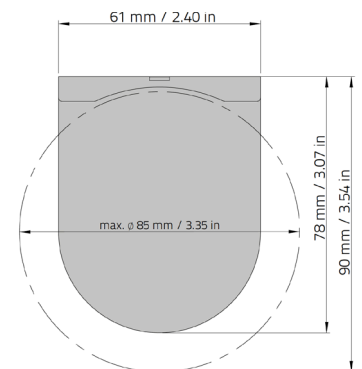

OPEN ROLLER COUPLED DIMENSIONS