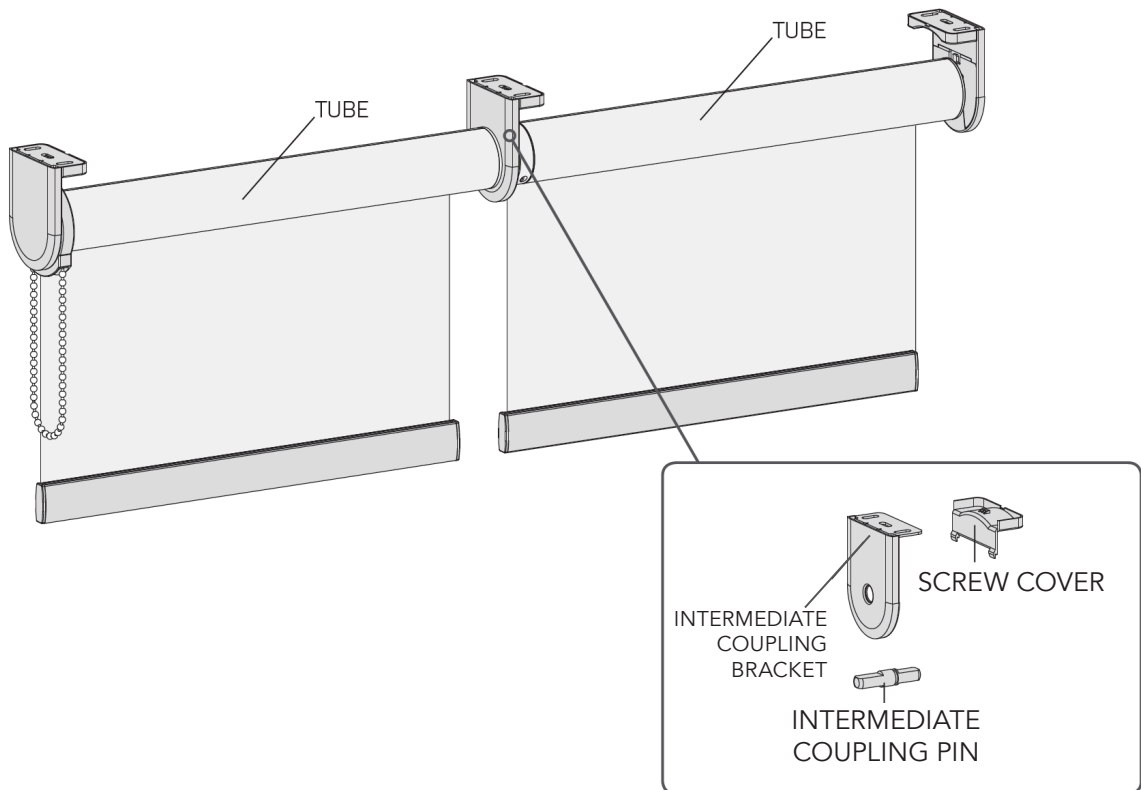

Semi Open
Cassette
Installation
Instructions
Video

SEMI OPEN CASSETTE DIMENSIONS

SQUARE FASCIA

Square Fascia
Installation
Instructions **Written**

- Connect multiple shades covered by one aluminum click-on profile with a length of 580 mm (19 ft)
- A special chain guide prevents hardware cut-outs
- Plastic end caps in matching colors
- Perfect for large windows and commercial buildings
- Easy installation

Ultimate Fascia
Installation
Instructions **Video**

ULTIMATE FASCIA DIMENSIONS

LARGE SQUARE DUAL FASCIA

Large Square Dual Fascia Installation Instructions **Written**

- A special chain guide prevents hardware cut-outs
- Plastic end caps in matching colors
- Perfect for large windows and commercial buildings
- Dual Shade: combines different fabrics in one shade (i.e. black-out and transparent)
- Easy installation

Large Square Dual Fascia Installation Instructions **Video**

LARGE SQUARE FASCIA DIMENSIONS

COUPLED OPEN ROLLER

Chain Drive or Motorized

- Easily connect multiple roller shades covered by one aluminium profile
- A cost-effective yet aesthetic solution, perfectly suitable for large windows and commercial projects
- Ability to drive up to three shade bands with one control up to 80 sq. ft. chain drive and 100 sq. ft. motion drive
- Easy installation

Coupled Open Roller Installation Instructions - **Written**

Coupled Open Roller Installation Instructions - **Video**

OPEN ROLLER COUPLED DIMENSIONS

COUPLED SQUARE FASCIA

Chain Drive or Motorized

- Easily connect multiple roller shades covered by one aluminum profile
- A cost-effective yet aesthetic solution, perfectly suitable for large windows and commercial projects
- Ability to drive up to three shade bands with one control up 80 sq. ft. chain drive and 100 sq. ft. motion drive
- Easy installation