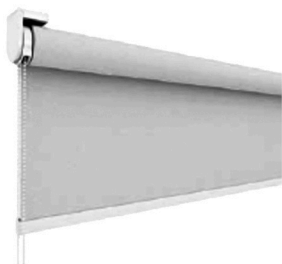

Semi Open
Cassette
Installation
Instructions
Video

SEMI OPEN CASSETTE DIMENSIONS

SQUARE FASCIA

Square Fascia
Installation
Instructions **Written**

- Connect multiple shades covered by one aluminum click-on profile with a length of 580 mm (19 ft)
- A special chain guide prevents hardware cut-outs
- Plastic end caps in matching colors
- Perfect for large windows and commercial buildings
- Easy installation

Coupled Open Roller Installation Instructions - **Written**

Coupled Open Roller Installation Instructions - **Video**

OPEN ROLLER COUPLED DIMENSIONS

COUPLED SQUARE FASCIA

Chain Drive or Motorized

- Easily connect multiple roller shades covered by one aluminum profile
- A cost-effective yet aesthetic solution, perfectly suitable for large windows and commercial projects
- Ability to drive up to three shade bands with one control up 80 sq. ft. chain drive and 100 sq. ft. motion drive
- Easy installation

Coupled Square Fascia
Installation Instructions -
Written

Coupled Square Fascia
Installation Instructions -
Video

COUPLED SQUARE FASCIA DIMENSIONS

FABRIC OFFSETS (Light Gaps)

Chain Drive Operated Shades

Motion Operated Shades

LUXSHADE ROLLER SHADES

Required Mounting Dimensions

Approximate Sizes of Headboxes & No Headbox

	MANUAL SHADES					MOTORIZATION			
	Bracket & Headbox Height	Bracket & Headbox Width	Minimum Mount Space			Approximate Fabric Light Gap Each Side	Minimum Mount Space		
Headbox			Ceiling	Jamb	Wall		Ceiling	Jamb	Wall
Open Roller No Headbox	3"	2 1/2"	2 1/4"	3/4"	3/4"	3/4"	2 1/4"	3/4"	3/4"
Semi Open Cassette	3 1/2"	3 1/2"	1"	NA	1"	3/4"	1"	NA	1"
Square Fascia	3"	3"	3/4"	3/4"	3/4"	3/4"	3/4"	3/4"	3/4"
Large Dual Square Fascia	5 1/4"	5 1/4"	1"	1"	1"	3/4"	1"	1"	1"
Ultimate Fascia	3 1/2"	3 1/2"	1"	NA	1"	3/4"	1"	NA	1"