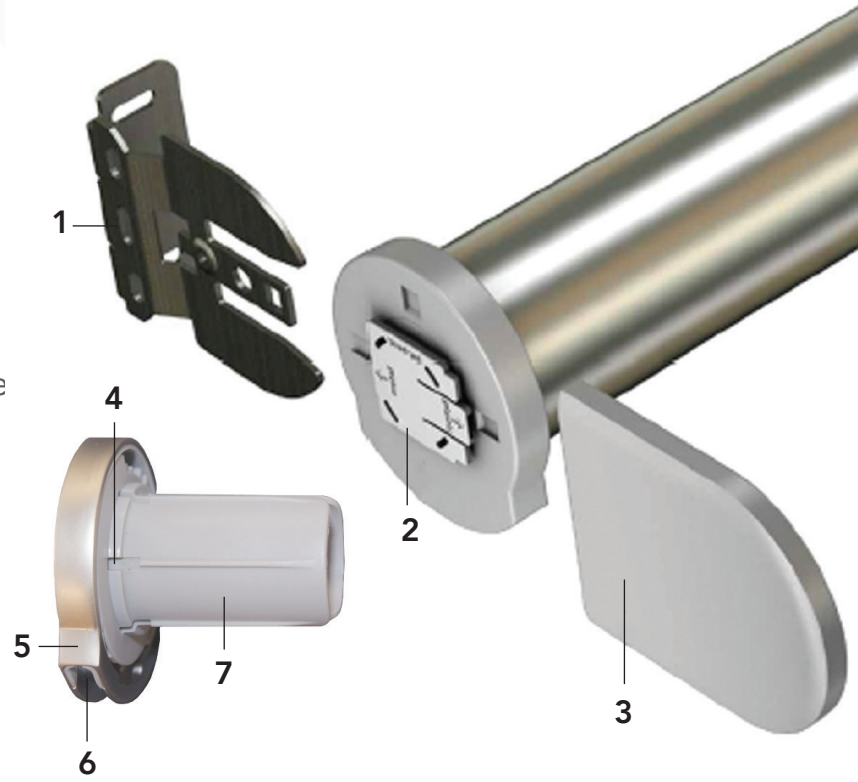

1. Universal metal bracket
2. Patented click-xation of chain drives & idle
3. Metal or polymer bracket covers
4. Hub designed to absorb plastic burrs
5. Swivable chain guide
6. Chain Sprocket
7. Easy operation, rated at 16 lbs.

HARDWARE COLOR OFFERINGS

POLYMER ENDCAP & ALUMINUM HEADBOX

LUXSHADE METAL ENDCAPS

Open Roller Chain Drive Installation Instructions **Written**

OPEN ROLLER Chain Drive

- Easy, simple installation
- Cover cap for screws
- Metal or plastic bracket covers

Open Roller Chain Drive Installation Instructions **Video**

OPEN ROLLER BRACKET DIMENSIONS

Semi Open
Cassette
Installation
Instructions
Written

SEMI OPEN CASSETTE

- Luxury installation cassette
- No visible screws
- Almost no light gap on the top due to installation clip
- Shade closes perfectly when shade is operated with both wall and ceiling installation

Semi Open
Cassette
Installation
Instructions
Video

SEMI OPEN CASSETTE DIMENSIONS

SQUARE FASCIA

Square Fascia
Installation
Instructions **Written**

- Connect multiple shades covered by one aluminum click-on profile with a length of 580 mm (19 ft)
- A special chain guide prevents hardware cut-outs
- Plastic end caps in matching colors
- Perfect for large windows and commercial buildings
- Easy installation