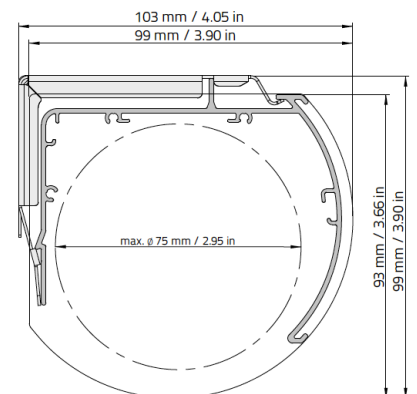

Open Roller Chain Drive Installation Instructions **Video**

OPEN ROLLER BRACKET DIMENSIONS

Semi Open
Cassette
Installation
Instructions
Written

SEMI OPEN CASSETTE

- Luxury installation cassette
- No visible screws
- Almost no light gap on the top due to installation clip
- Shade closes perfectly when shade is operated with both wall and ceiling installation

Semi Open
Cassette
Installation
Instructions
Video

SEMI OPEN CASSETTE DIMENSIONS

SQUARE FASCIA

Square Fascia
Installation
Instructions **Written**

- Connect multiple shades covered by one aluminum click-on profile with a length of 580 mm (19 ft)
- A special chain guide prevents hardware cut-outs
- Plastic end caps in matching colors
- Perfect for large windows and commercial buildings
- Easy installation