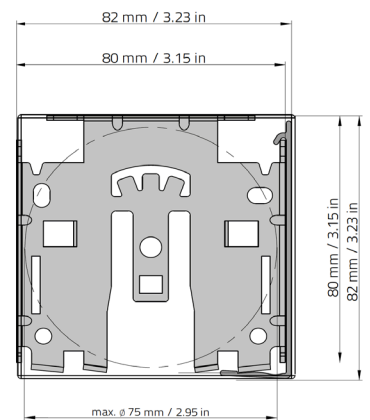

SQUARE FASCIA DIMENSIONS