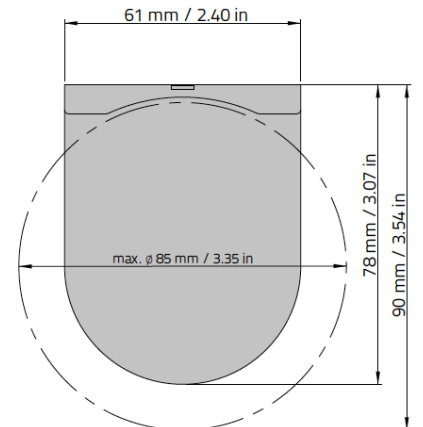

OPEN ROLLER BRACKET DIMENSIONS