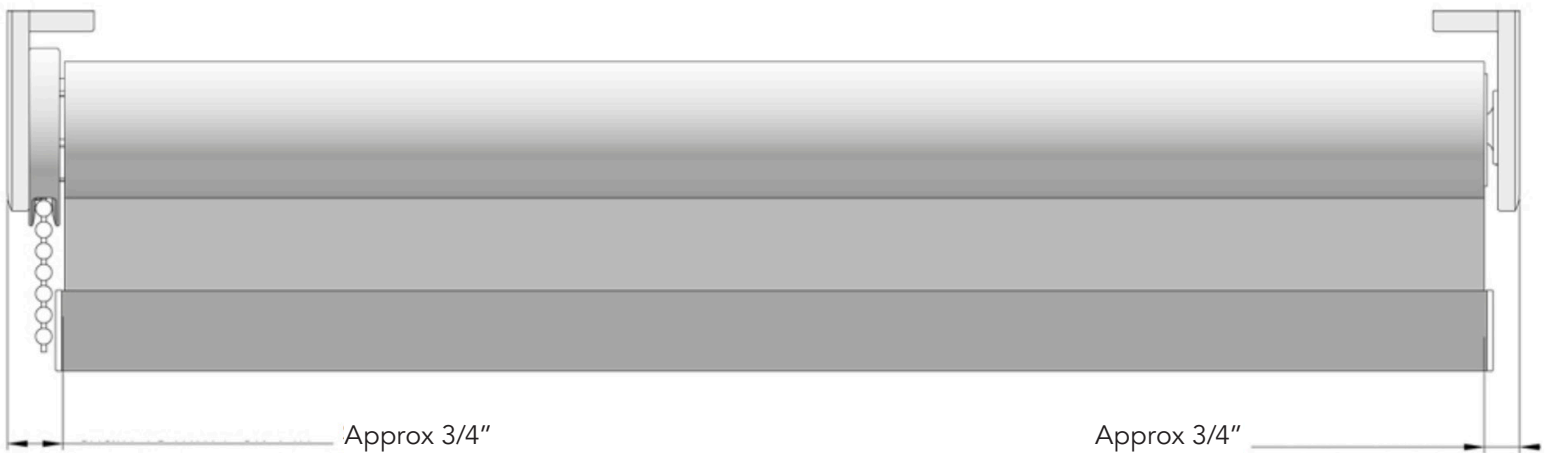

Semi Open
Cassette
Installation
Instructions
Video

SEMI OPEN CASSETTE DIMENSIONS

SQUARE FASCIA

Square Fascia
Installation
Instructions **Written**

- Connect multiple shades covered by one aluminum click-on profile with a length of 580 mm (19 ft)
- A special chain guide prevents hardware cut-outs
- Plastic end caps in matching colors
- Perfect for large windows and commercial buildings
- Easy installation

Coupled Open Roller Installation Instructions - **Written**

Coupled Open Roller Installation Instructions - **Video**

OPEN ROLLER COUPLED DIMENSIONS

COUPLED SQUARE FASCIA

Chain Drive or Motorized

- Easily connect multiple roller shades covered by one aluminum profile
- A cost-effective yet aesthetic solution, perfectly suitable for large windows and commercial projects
- Ability to drive up to three shade bands with one control up 80 sq. ft. chain drive and 100 sq. ft. motion drive
- Easy installation

Coupled Square Fascia
Installation Instructions -
Written

Coupled Square Fascia
Installation Instructions -
Video

COUPLED SQUARE FASCIA DIMENSIONS

FABRIC OFFSETS (Light Gaps)

Chain Drive Operated Shades

Motion Operated Shades

LUXSHADE ROLLER SHADES

Required Mounting Dimensions

Approximate Sizes of Headboxes & No Headbox

	MANUAL SHADES					MOTORIZATION			
	Bracket & Headbox Height	Bracket & Headbox Width	Minimum Mount Space			Approximate Fabric Light Gap Each Side	Minimum Mount Space		
Headbox			Ceiling	Jamb	Wall		Ceiling	Jamb	Wall
Open Roller No Headbox	3"	2 1/2"	2 1/4"	3/4"	3/4"	3/4"	2 1/4"	3/4"	3/4"
Semi Open Cassette	3 1/2"	3 1/2"	1"	NA	1"	3/4"	1"	NA	1"
Square Fascia	3"	3"	3/4"	3/4"	3/4"	3/4"	3/4"	3/4"	3/4"
Large Dual Square Fascia	5 1/4"	5 1/4"	1"	1"	1"	3/4"	1"	1"	1"
Ultimate Fascia	3 1/2"	3 1/2"	1"	NA	1"	3/4"	1"	NA	1"