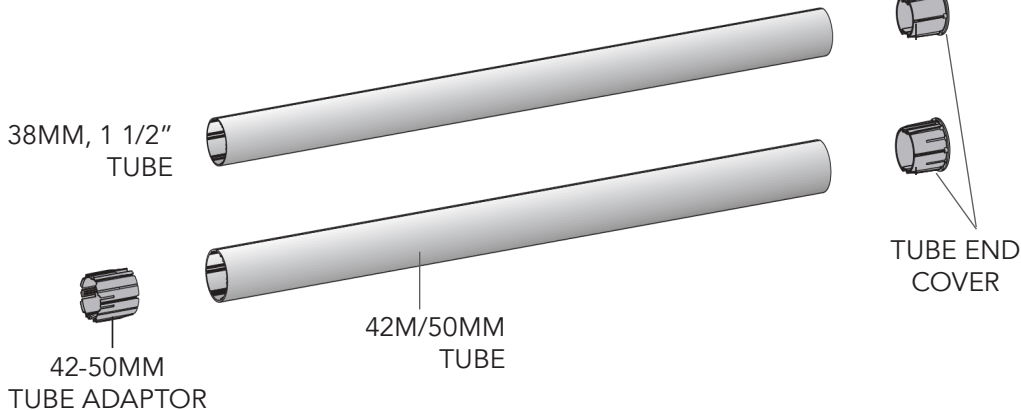

Semi Open
Cassette
Installation
Instructions
Video

SEMI OPEN CASSETTE DIMENSIONS

SQUARE FASCIA

Square Fascia
Installation
Instructions **Written**

- Connect multiple shades covered by one aluminum click-on profile with a length of 580 mm (19 ft)
- A special chain guide prevents hardware cut-outs
- Plastic end caps in matching colors
- Perfect for large windows and commercial buildings
- Easy installation

Square Fascia
Installation
Instructions **Video**

SQUARE FASCIA DIMENSIONS

ULTIMATE FASCIA

Chain Drive

Ultimate Fascia
Installation
Instructions **Written**

- Designer look
- Different metal finishes: Chrome, Natural, Aluminum and Stainless Steel
- Matching bottom bar
- Easy cassette style installation

Ultimate Fascia
Installation
Instructions **Video**

ULTIMATE FASCIA DIMENSIONS

LARGE SQUARE DUAL FASCIA

Large Square Dual Fascia Installation Instructions **Written**

- A special chain guide prevents hardware cut-outs
- Plastic end caps in matching colors
- Perfect for large windows and commercial buildings
- Dual Shade: combines different fabrics in one shade (i.e. black-out and transparent)
- Easy installation

Large Square Dual Fascia Installation Instructions **Video**

LARGE SQUARE FASCIA DIMENSIONS

COUPLED OPEN ROLLER

Chain Drive or Motorized

- Easily connect multiple roller shades covered by one aluminium profile
- A cost-effective yet aesthetic solution, perfectly suitable for large windows and commercial projects
- Ability to drive up to three shade bands with one control up to 80 sq. ft. chain drive and 100 sq. ft. motion drive
- Easy installation